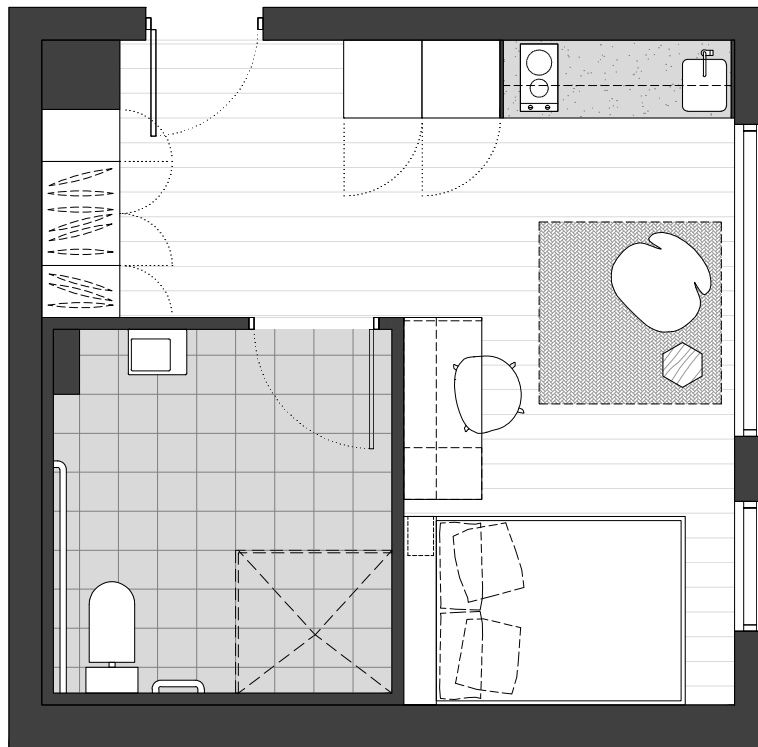

The DDA Studio

Average apartment size of 27 sq.m.

[Book your room](#)

University Square

- www.thestudenthousingcompany.com.au/locations/melbourne/university-square/
- University Square, 85 Barry Street, Carlton, Australia
- Universitysquare@thestudenthousingcompany.com.au
- +61 (0)3 9918 3910

THE
STUDENT
HOUSING
COMPANY